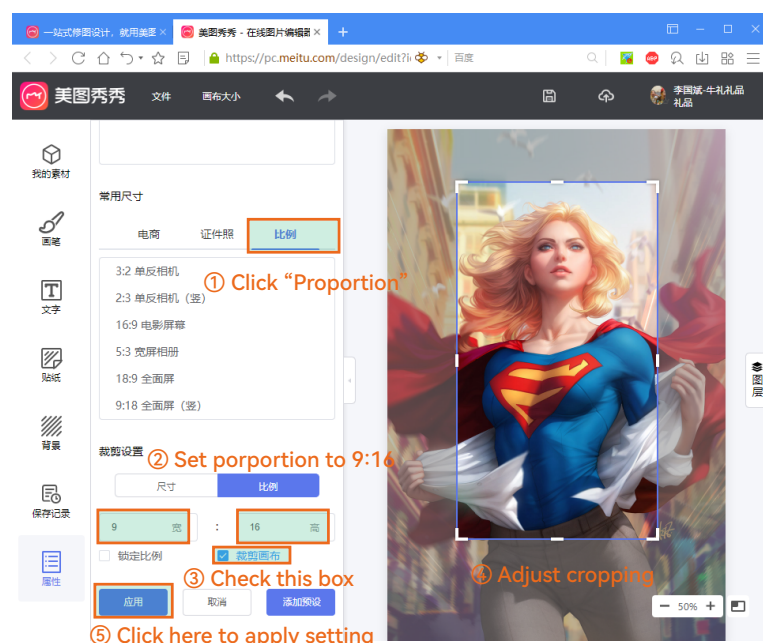

HOW TO MAKE CUSTOM IMAGE

2022.4.2

I. Image format

Supports common image format, such as jpg/png/bmp/24bit

II. Cropping Images

Open online picture editing page in your computer browser:

<https://pc.meitu.com/design/edit?from=icon> (Any picture edit software will do the job.)