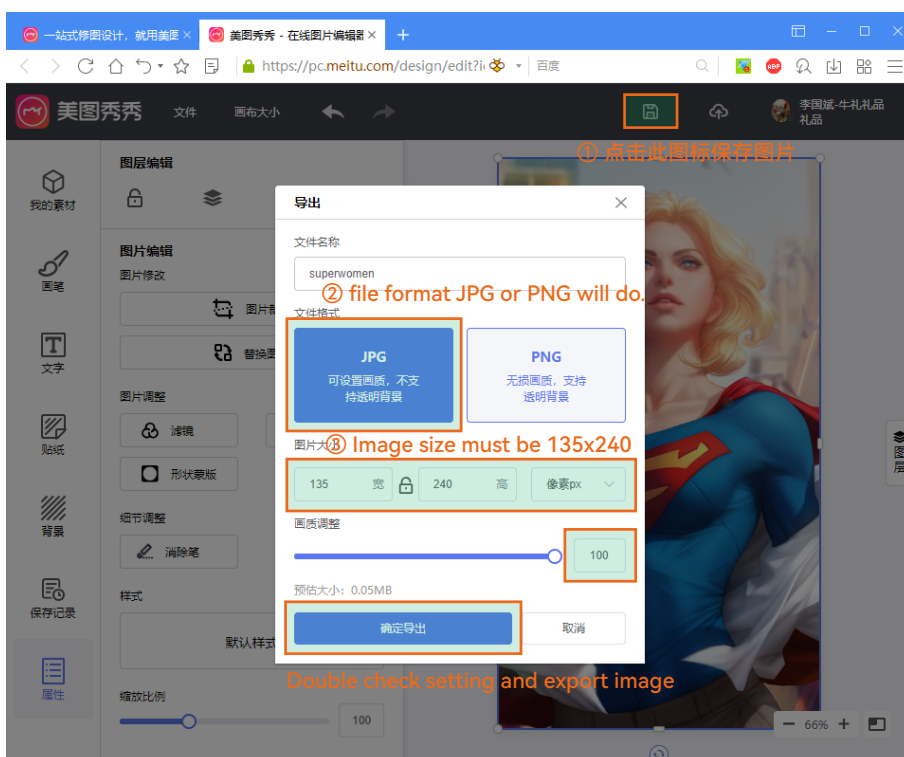

HOW TO MAKE CUSTOM IMAGE

2022.4.2

I. Image format

Supports common image format, such as jpg/png/bmp/24bit

II. Cropping Images

Open online picture editing page in your computer browser:

<https://pc.meitu.com/design/edit?from=icon> (Any picture edit software will do the job.)

Attention: image size must be 135x240pt.

III. Naming the Images

Name all the images according to the following rules:

1. For clock faces: name all the images from 0-9 to match the actual number on the images.
2. For photo album mode: name all the images from 0-11.